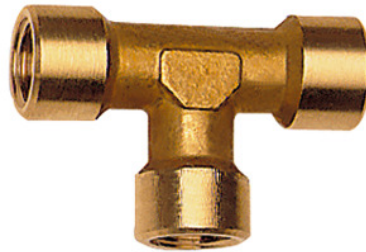

**T-piece inner/inner/inner, Power supply: 3/8 inch****Order data**

Order number	080035 3/8
GTIN	4047322647182
Item class	08A

Description**Version:**

T-piece, inner/inner/inner, G 3/8, 17 AF, operating pressure max. 60 bar, operating temperature max. 150 °C, bright finish brass.

Technical description

Connection internal thread	3/8 inch
Manufacturer's designation	254.35
Ø	11 mm
maximum operating pressure	60 bar
Material	Brass