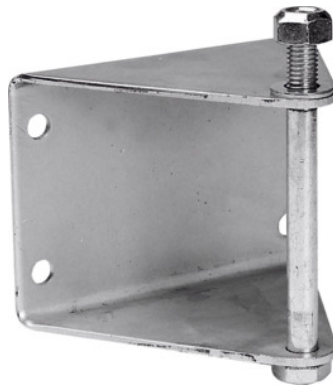

**Pivoting mounting plate for No. 080074****Order data**

Order number	080084
GTIN	4030704035004
Item class	08A

**Description****Version:**

Mounting plates for attaching hose reels to the wall with 120° pivoting range.

**Technical description**

Pivot range	120 degrees
suitable for	080074