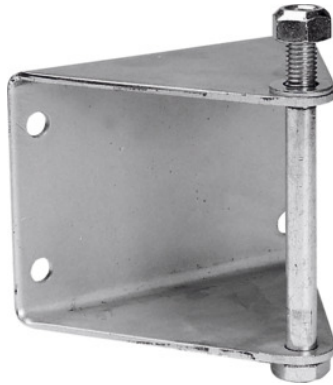

**Pivoting mounting plate for No. 080076****Order data**

Order number	080086
GTIN	4030704095008
Item class	08A

**Description****Version:**

Mounting plates for attaching hose reels to the wall with 120° pivoting range.

**Technical description**

suitable for	080076
Pivot range	120 degrees