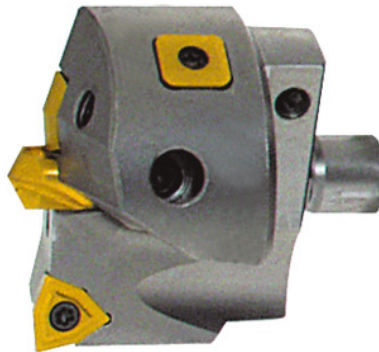

## KOMET KUB Centron® drill head, Ø DC: 69 mm

#### Version:

- **Process reliable up to 8 (9)×D.**
- **Centring by centring point and slide bars.**
- **Stiff joint between base body and drill head.**
- **Ø of the slide bars is matched to indexable inserts with 0.4 mm edge radii. For through holes the Ø of the slide bars can be adjusted by means of shims.**

#### Supplied with:

Drill head including slide bars (spare slide bars No. 236658).

From Ø 65 mm with indexable insert cartridges (cartridge for the outer indexable insert adjustable + 1 mm on the Ø).

Through-coolant: yes

for inch Ø: 2 23/32 inch

Base body size: 65

Screw for base body: 239655 20IP3

Centring tip size: 65

ISO code indexable insert: WOEX 05T304  
 Pack of insert screws: 239655 8IP2 (1.3 Nm)