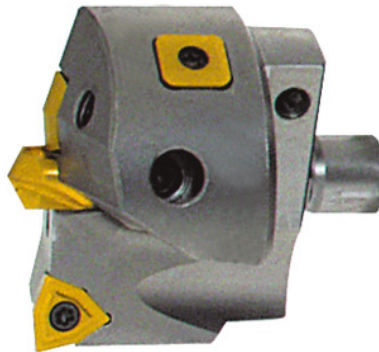

KOMET KUB Centron® drill head, Ø DC: 73 mm

Order data

Order number	236650 73
GTIN	4047109095366
Item class	24L

Description

Version:

- **Process reliable up to 8 (9)×D.**
- **Centring by centring point and slide bars.**
- **Stiff joint between base body and drill head.**
- **Ø of the slide bars is matched to indexable inserts with 0.4 mm edge radii. For through holes the Ø of the slide bars can be adjusted by means of shims.**

Base body No. 236652 – 236654.

Supplied with:

Drill head including slide bars (spare slide bars No. 236658).

From Ø 65 mm with indexable insert cartridges (cartridge for the outer indexable insert adjustable + 1 mm on the Ø).

Through-coolant: yes

for inch Ø: 2 7/8 inch

Base body size: 72

Screw for base body: 239655 20IP3

Centring tip size: 65

ISO code indexable insert: WOEX 05T304
 Pack of insert screws: 239655 8IP2 (1.3 Nm)

Technical description

Pack of insert screws	239655 8IP2 (1.3 Nm)
Centring tip size	65
Screw for base body	239655 20IP3
Base body size	72
ISO code indexable insert	WOEX 05T304
Series	KUB Centron®
Nominal Ø D	73
for inch Ø	2 7/8 inch
Use for drilling	Centre drilling
Use for drilling	limited cross-drilling
Use for drilling	limited drilling with oblique exit
Use for drilling	limited cross-drilling
Through-coolant	yes