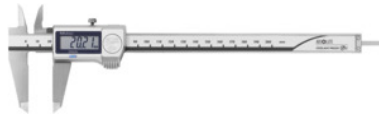

**Mitutoyo**
**Digital caliper IP67, Measuring range: 200 mm**

**Order data**

Order number	412623 200
GTIN	4946368693989
Item class	44A

**Description**
**Version:**

Electronic caliper with absolute electronics and large easy-to-read display. Resistant to water, oil, and dust. Low energy consumption permits 18000 h continuous use on a single battery (size 300: 5000 h). The device is turned on automatically when it is moved and switches off automatically when not used for about 20 minutes.

**Function:**

IP67: Protected against intermittent immersion in water and protected against penetration by dust (dust-tight), also completely protected against touching.

**Supplied with:**

1 battery No. 081560 size 357.

Packaging: sturdy box

Standard: DIN 862

Depth gauge: flat

IP Index of Protection: IP 67

Measured value saving: Once-off setting of the zero position

Calibration: A1

Scale divisions: 0.01 mm

Error limit: 0.03 mm

Jaw length: 50 mm

**Technical description**

Depth gauge	flat
Measuring range	0 - 200 mm
Calibration	A1

Error limit	0.03 mm
Standard	DIN 862
Depth gauge available	yes
Scale divisions	0.01 mm
Auto switch-off	yes
Working time	15000 h
Jaw length	50 mm
Measured value saving	Once-off setting of the zero position
Number of batteries contained	1
Article no of the battery / rechargeable battery fitted	081560 357
IP Index of Protection	IP 67
Power supply	Battery-powered
Measurement technology	digital
Material	Stainless steel, INOX
all parts	hardened
Packaging	sturdy box
Type of product	Vernier caliper standard