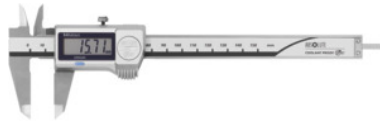

Mitutoyo
Digital caliper IP67, Measuring range: 300 mm

Order data

Order number	412623 300
GTIN	4946368727912
Item class	44A

Description
Version:

Electronic caliper with absolute electronics and large easy-to-read display. Resistant to water, oil, and dust. Low energy consumption permits 18000 h continuous use on a single battery (size 300: 5000 h). The device is turned on automatically when it is moved and switches off automatically when not used for about 20 minutes.

Function:

IP67: Protected against intermittent immersion in water and protected against penetration by dust (dust-tight), also completely protected against touching.

Supplied with:

1 battery No. 081560 size 357.

Packaging: sturdy box

Standard: Manufacturer's standard

Depth gauge: flat

IP Index of Protection: IP 67

Measured value saving: once-off setting of the zero position

Calibration: A1

Scale divisions: 0.01 mm

Error limit: 0.04 mm

Jaw length: 64 mm

Technical description

Scale divisions	0.01 mm
Article no of the battery / rechargeable battery fitted	081560 357
Depth gauge	flat

Measured value saving	once-off setting of the zero position
Measurement value and zero point preserved after reactivation from standby	yes
Depth gauge available	yes
Calibration	A1
Number of batteries contained	1
Measuring range	0 - 300 mm
Standard	Manufacturer's standard
Error limit	0.04 mm
Jaw length	64 mm
Auto switch-off	yes
IP Index of Protection	IP 67
Power supply	Battery-powered
Measurement technology	digital
Material	Stainless steel, INOX
all parts	hardened
Packaging	sturdy box
Type of product	Vernier caliper standard