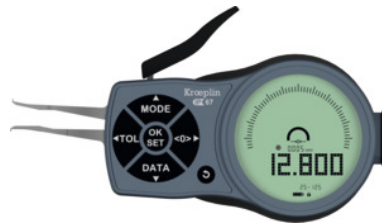

Kroepelin
Längenmesstechnik

Digital internal quick caliper, Measuring range: 10-30 mm

Order data

Order number	438965 10-30
GTIN	2050002040922
Item class	46Q

Description

Version:

1 fixed and 1 movable arm with carbide spherical contact points. **Digital display of the absolute value.**

By entering **preset values**, variations can be determined against any value.

Function:

IP67: Protected against intermittent immersion in water and protected against penetration by dust (dust-tight), also completely protected against touching.

Measuring range	10 - 30 mm
minimum groove width	1.2 mm
Article no of the battery / rechargeable battery fitted	081561 LR3
Carbide spherical point Ø	1 mm
Repetition accuracy	0.01 mm
Number of batteries contained	2
maximum contact point length L (measurement depth)	85 mm
Error limit	0.03 mm
maximum groove depth	5.2 mm
Gauging force	1.1 - 1.6 N
IP Index of Protection	IP 67
Power supply	Battery-powered
Standard	Manufacturer's standard
Reversible reading	mm / inch
Interface	USB interface
Interface	Digimatic interface
Interface	Bluetooth interface
Measured value saving	Once-off setting of the zero position
Measurement technology	digital
Calibration	C7
Type of product	Internal quick calipers