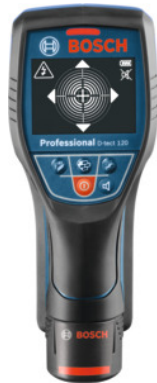

**Location device, Type: DTECT120****Order data**

Order number	465570 DTECT120
GTIN	3165140780070
Item class	46T

Description**Version:**

Reliable location even of buried objects up to 120 mm deep. Three detection modes (plasterboard, metal, live cables) for different applications. Reliable detection of objects, giving a visual and acoustic signal. Point measurement enables location even on very small surfaces. Optical indication of direction for precise localisation of the object centre.

Application:

Detectable materials: Ferrous metals, non-ferrous metals, wooden frameworks, live cables.
Additionally detectable material: Plastic pipes filled with water.

Supplied with:

Li-ion battery, quick charger, L-Boxx
Measuring range: 120 mm
Detection depth steel: 120 mm
Detection depth copper: 120 mm
Detection depth live conductors: 60 mm
Detection depth wood: 38 mm
Accuracy: ± 10 mm

Technical description

Measuring range	120 mm
Detection depth steel	120 mm
Detection depth copper	120 mm
Detection depth live conductors	60 mm
Detection depth wood	38 mm
Accuracy	±10 mm
Weight	490 g
Length	206 mm
Width	92 mm
Height	85 mm
Number of batteries contained	1
Article no of the battery / rechargeable battery fitted	081561 6LR61
Power supply	Battery-powered
Type of product	Location device for concealed objects