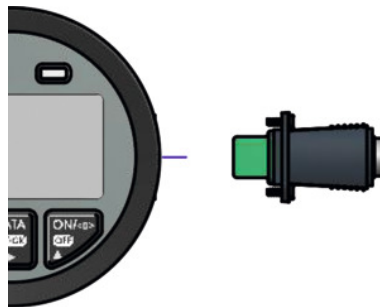

Kroepelin
Längenmesstechnik

Interface adapter, Type: A2

Order data

Order number	498954 A2
GTIN	2050001744173
Item class	49K

Description

Suitable for :

External and internal quick calipers No. 438573; 438575; 438965; 438978; 438985 in conjunction with data cable No. 497440.

Technical description

Type of product	Interface adapter
-----------------	-------------------

Accessories

Connecting cable Type USB2	497440 USB2
Connecting cable Type D2	497440 D2
Connecting cable Type D1	497440 D1