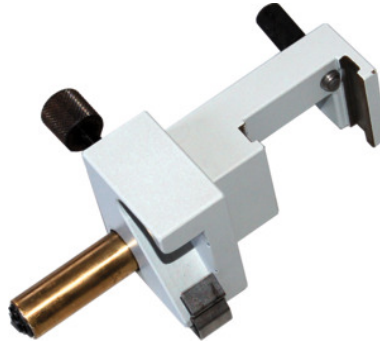

Arbor

Order data

Order number	499035
GTIN	2050001958419
Item class	43C

Description

Version:

Mounting for attachment to measuring stands No. 498857 or 499011.

Suitable for :

Garant ST1 No. 499030.

Pivot range: ± 15 degrees

Technical description

Pivot range	± 15 degrees
Type of product	Mounting bracket