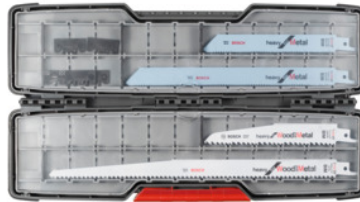

**Sabre saw blades set Demolition, 16 pieces, Type: WM****Order data**

Order number	588726 WM
GTIN	3165140893718
Item class	54B

Description**Version:**

Pack of most commonly used types of sabre saw blades for the respective applications, in a handy reclosable and refillable tough box™. One box to cover practically all applications.

Application:

For wood and metal.

Content:

4 each size 925VF; 1125VF; 610VF; 1411DF

Suitable for materials: Wood / metal

Suitable for materials: Wood / metal

Technical description

Suitable for materials	Wood / metal
Type of product	Sabre saw blade