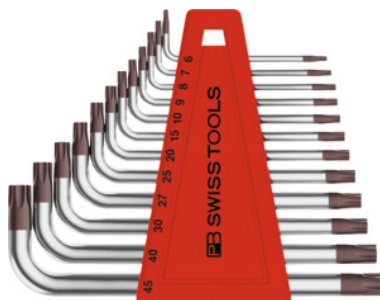

Torx® key L-wrench set chrome-plated, Number of screwdrivers: 12

Order data

Order number	624810 12
GTIN	7610733265206
Item class	63D

Description

Version:

L-shank; through hardened (hard and tough).

Material:

PB Swiss Tools special alloy, surface nickel-plated and chrome-plated. Black tip.

Supplied with:

1 each L-wrench No. 624800: TX6; TX7; TX8; TX9; TX10; TX15; TX20; TX25; TX27; TX30; TX40; TX45
Presented in: Plastic clip

Ball point on the long arm	no
Type of product	Screwdriver

Accessories

Torx® key L-wrench chrome-plated Torx® profile TX20	624800 TX20
Torx® key L-wrench chrome-plated Torx® profile TX9	624800 TX9
Torx® key L-wrench chrome-plated Torx® profile TX6	624800 TX6
Torx® key L-wrench chrome-plated Torx® profile TX25	624800 TX25
Torx® key L-wrench chrome-plated Torx® profile TX30	624800 TX30
Torx® key L-wrench chrome-plated Torx® profile TX7	624800 TX7
Torx® key L-wrench chrome-plated Torx® profile TX40	624800 TX40
Torx® key L-wrench chrome-plated Torx® profile TX8	624800 TX8
Torx® key L-wrench chrome-plated Torx® profile TX45	624800 TX45
Torx® key L-wrench chrome-plated Torx® profile TX15	624800 TX15
Torx® key L-wrench chrome-plated Torx® profile TX27	624800 TX27
Torx® key L-wrench chrome-plated Torx® profile TX10	624800 TX10