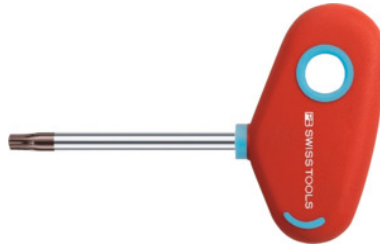

**Screwdriver for Torx®, with T-handle, Torx® profile: TX15****Order data**

Order number	625200 TX15
GTIN	7610733087464
Item class	63D

Description**Version:**

Ergonomically shaped T-handle with non-allergenic elastomer coating and a core of particularly tough and impact-resistant polypropylene. Blade of PB Swiss Tools special alloy, surface nickel-plated and chrome-plated. Black tip.

Blade length: 60 mm

overall length: 100 mm

Technical description

overall length	100 mm
Blade length	60 mm
Torx® profile	TX15
Drive profile	Screwdriver for TORX® screws