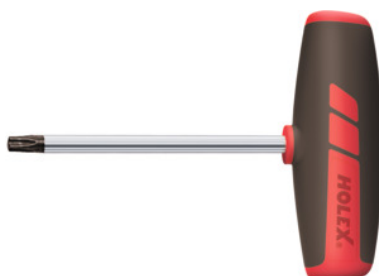

HOLEX®**Screwdriver for Torx®, short, with T-handle, Torx® profile: TX15****Order data**

Order number	625221 TX15
GTIN	4045197950420
Item class	62C

Description**Version:**

Impact resistant plastic T-handle. Blade of vanadium special steel, matt chrome-plated, black tips.

Blade length: 100 mm

overall length: 125 mm

Technical description

overall length	125 mm
Blade length	100 mm
Torx® profile	TX15
Drive profile	Screwdriver for TORX® screws

Accessories

Screwdriver set for Torx®, with T-handle, in an Easyfix sheet metal stand 7 pieces Number of screwdrivers 7