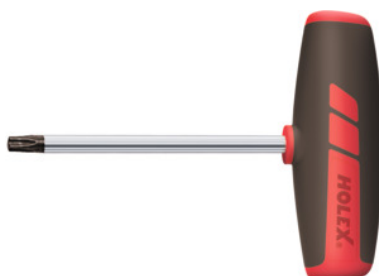

HOLEX®**Screwdriver for Torx®, short, with T-handle, Torx® profile: TX27****Order data**

Order number	625221 TX27
GTIN	4045197950451
Item class	62C

Description**Version:**

Impact resistant plastic T-handle. Blade of vanadium special steel, matt chrome-plated, black tips.

Blade length: 100 mm

overall length: 132 mm

Technical description

Blade length	100 mm
Torx® profile	TX27
overall length	132 mm
Drive profile	Screwdriver for TORX® screws