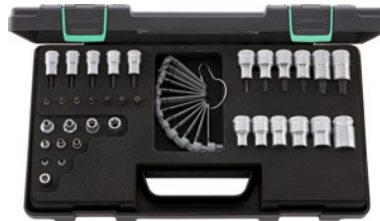

## Socket set for Torx®, 1/4; 3/8; 1/2 inch square drive 35 pieces

#### Material:

Chrome alloy steel, chrome-plated.

## Technical description

Drive profile	Screwdriver for TORX® screws with hole
Drive profile	Screwdriver for TORX® screws
Drive profile	Socket for TORX® screws
Square drive	1/4 inch
Square drive	1/2 inch
Square drive	3/8 inch
Number of pieces	35
Packaging	ABS plastic box
Length	413 mm
Width	230 mm
Height	57 mm
Type of product	Socket insert