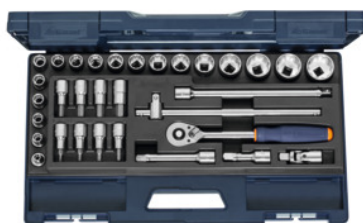

**Garant**
**Socket set 1/2 inch square drive 32 pieces, Type: 12**

**Order data**

Order number	638012 12
GTIN	4062406061388
Item class	61A

**Description**
**Version:**

**Drives / accessories to DIN 3122 / 3123; sockets to DIN 3124.** Internal / external square drives to **DIN 3120.**

All tools are held securely for easy access in a specially moulded hard-wearing **PUR foam inlay**. With bi-hexagon sockets No. 642129.

**Application:**

For hexagon head screws / nuts with thread M6 – M22 and hexagon socket head screws with thread M5 – M18.

**Material:**

Chrome vanadium steel, chrome-plated.

**Supplied with:**

Hexagon socket: 18 pcs. size 8; 10; 11; 12; 13; 14; 15; 16; 17; 18; 19; 21; 22; 24; 27; 30; 32; 34 mm

Hexagon screwdriver bits: 8 pcs. No. 643229 size 4; 5; 6; 7; 8; 10; 12; 14

SLIDING T-HANDLE 6,3 (1/4 inch): 1 pc. 641329 size 295

Extensions: 3 pcs. No. 641029 size 75; 130; 255

1 each hexagon socket: 1 pc. No. 641629 size 1/2

Ratchet: 1 pc. No. 640025 size 1/2

Presented in: ABS plastic box