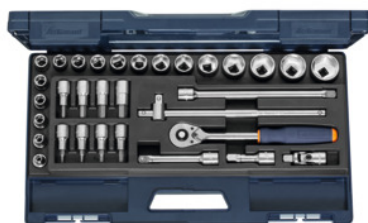

**Garant**
**Socket set 1/2 inch square drive 32 pieces, Type: 6**

**Order data**

Order number	638012 6
GTIN	4062406061371
Item class	61A

**Description**
**Version:**

**Drives / accessories to DIN 3122 / 3123; sockets to DIN 3124.** Internal / external square drives to **DIN 3120.**

All tools are held securely for easy access in a specially moulded hard-wearing **PUR foam inlay**. With hexagon sockets No. 642229.

**Application:**

For hexagon head screws / nuts with thread M6 – M22 and hexagon socket head screws with thread M5 – M18.

**Material:**

Chrome vanadium steel, chrome-plated.

**Supplied with:**

Hexagon socket: 18 pcs. size 8; 10; 11; 12; 13; 14; 15; 16; 17; 18; 19; 21; 22; 24; 27; 30; 32; 34 mm

Hexagon screwdriver bits: 8 pcs. No. 643229 size 4; 5; 6; 7; 8; 10; 12; 14

SLIDING T-HANDLE 6,3 (1/4 inch): 1 pc. 641329 size 295

Extensions: 3 pcs. No. 641029 size 75; 130; 255

1 each hexagon socket: 1 pc. No. 641629 size 1/2

Ratchet: 1 pc. No. 640025 size 1/2

Presented in: ABS plastic box