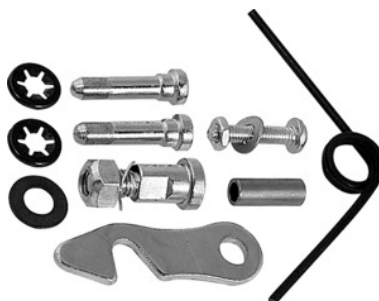

Erdi**Repair kit for Ideal snips****Order data**

Order number

766020

GTIN

4010220026007

Item class

73X

Description**Suitable for :**