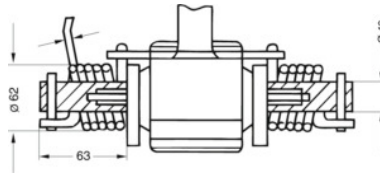

Packinghouse

Lever retaining spring, Version: LINKS**Order data**

Order number	769937 LINKS
GTIN	2050001933560
Item class	76L

Description**Suitable for :**

Long-bladed hand-operated shears No. 895200 size 5/400 (up to catalogue 37).

Technical description

Version	LEFT HAND
---------	-----------